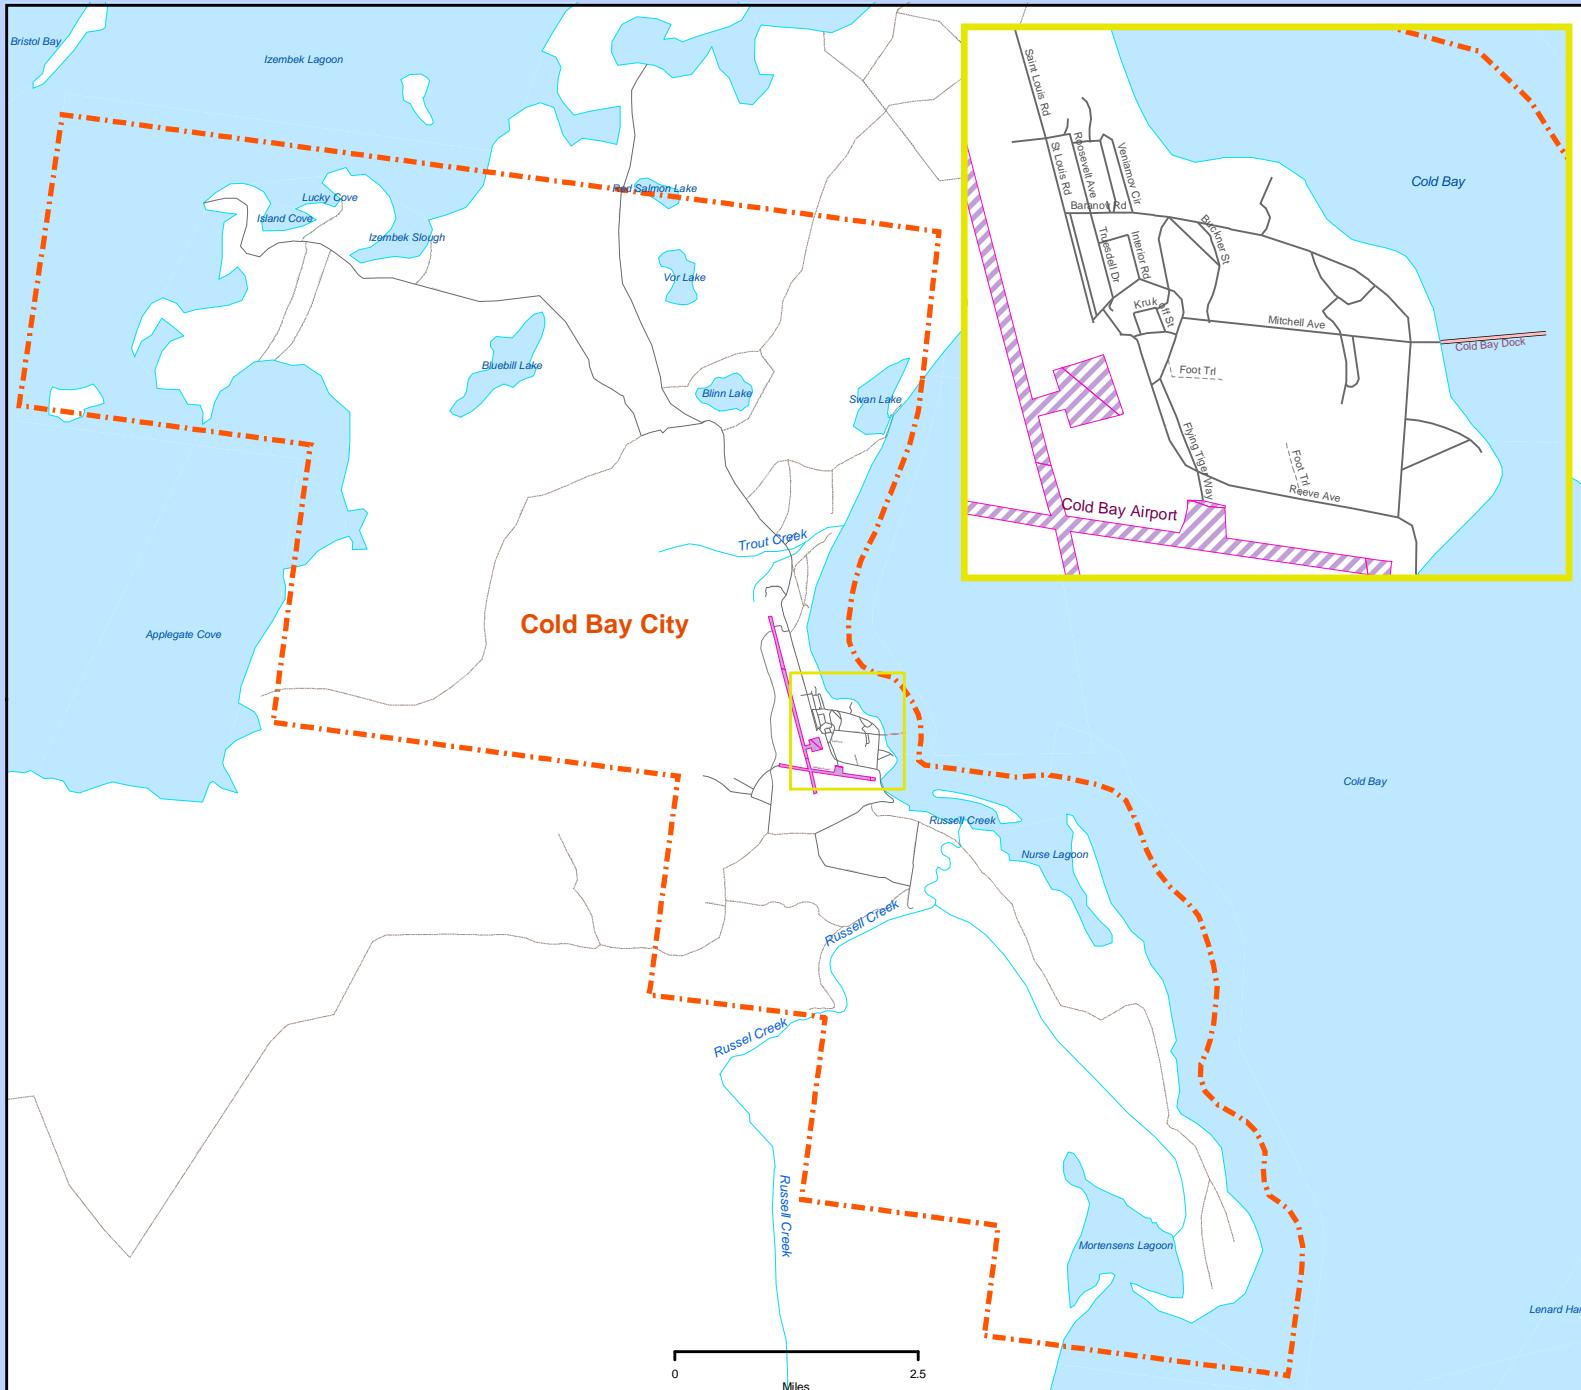

Cold Bay City Aleutians East Borough

Legend

- City
- Neighborhood Roads
- 4WD Road
- Foot Trail/Boardwalk
- Stream/Creek
- Dock
- Airport

Prepared by:
Alaska Department of Labor &
Workforce Development
Census & Geographic Information Network
October 2004
Source: US Census 2000 TIGERline
Created in ArcGIS 8 using ArcMap
Alaska Albers Projection