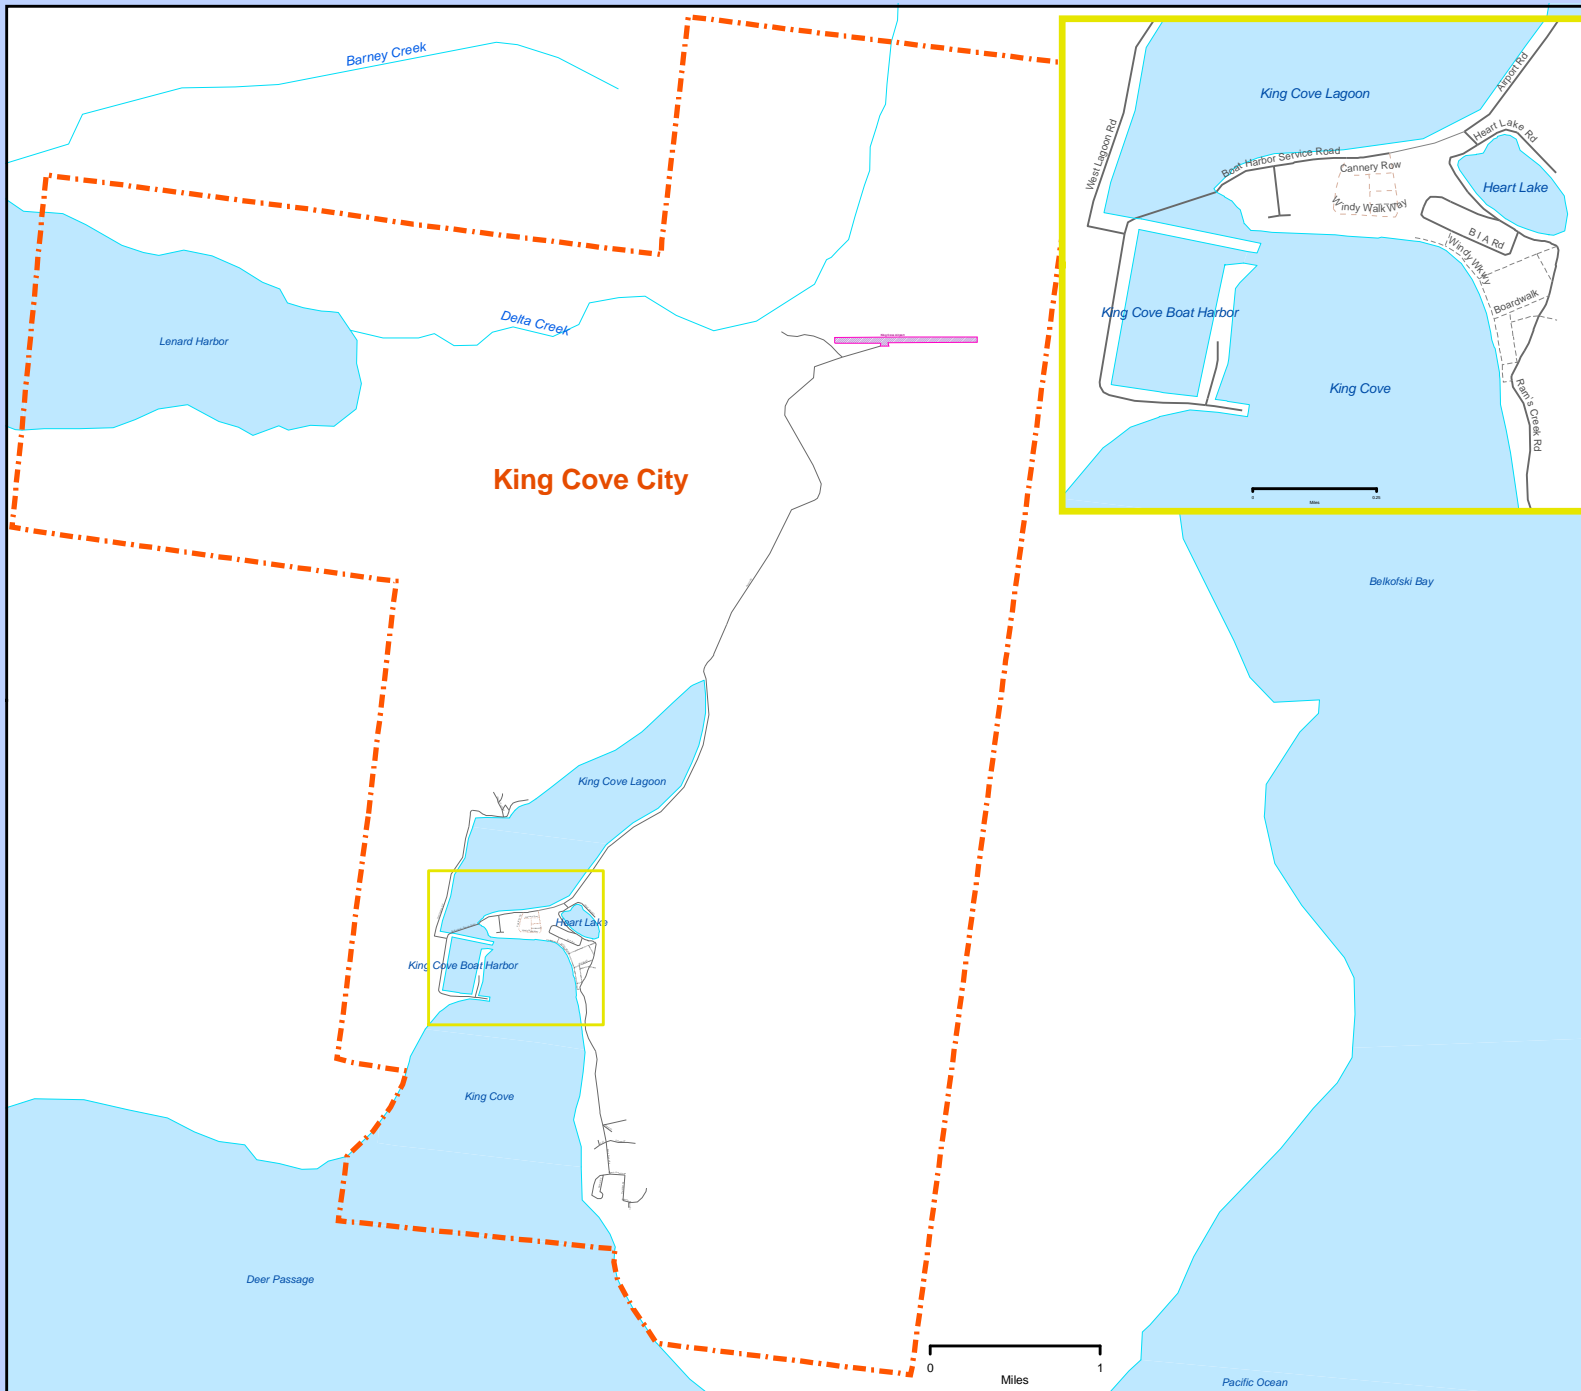

King Cove City Aleutians East Borough

Legend

- City
- Neighborhood Roads
- Driveway, Private Road
- Foot Trail/Boardwalk
- Stream/Creek
- Dock
- Airport

Prepared by:
Alaska Department of Labor &
Workforce Development
Census & Geographic Information Network
October 2004
Source: US Census 2000 TIGERline
Created in ArcGIS 8 using ArcMap
Alaska Albers Projection