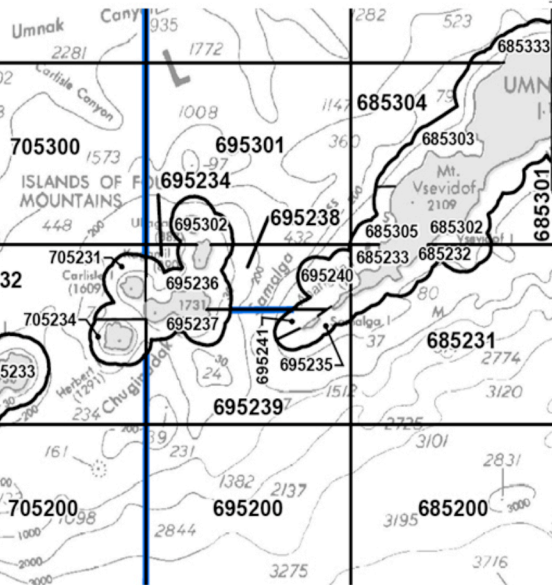

MT

70 vessels have reported Pacific Cod in the Western GOA so far in 2012. The pot fishery closed 2/6/12, with a little over the 4100MT A Season allocation.

31 different State Statistical areas reported by the 34 pot vessels. Only 2 areas had more than 3 vessels

Top Ten Highest Catch State Stat Areas 2012 WGOA Pcod A season All gear types

GOA State Statistical Area	Metric Tons
635400	2269
665301	1385
635435	1365
615400	896
605431	840
605503	732
655412	334
595533	305
605502	247
625402	240