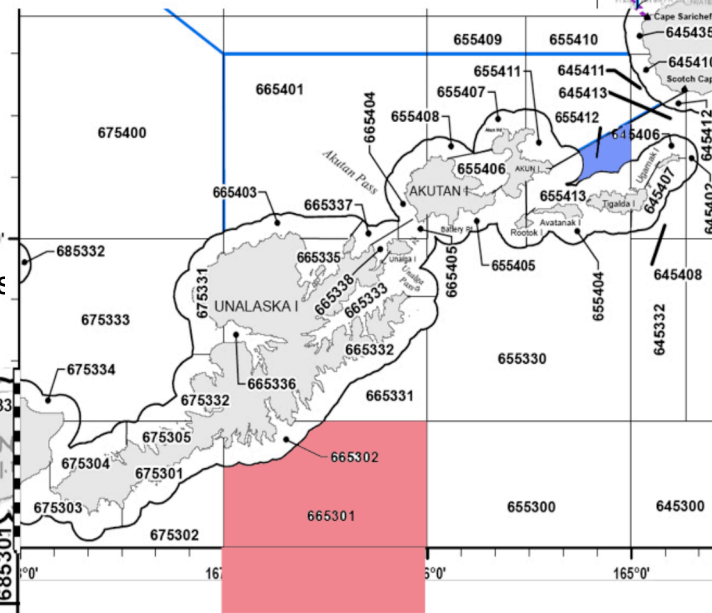

MT

70 vessels have reported Pacific Cod in the Western GOA so far in 2012. The pot fishery closed 2/6/12, with a little over the 4100MT A Season allocation.

31 different State Statistical areas reported by the 34 pot vessels. Only 2 areas had more than 3 vessels

Top Ten Highest Catch State Stat Areas 2012 WGOA Pcod A season All gear types

GOA State Statistical Area	Metric Tons
635400	2269
665301	1385
635435	1365
615400	896
605431	840
605503	732
655412	334
595533	305
605502	247
625402	240