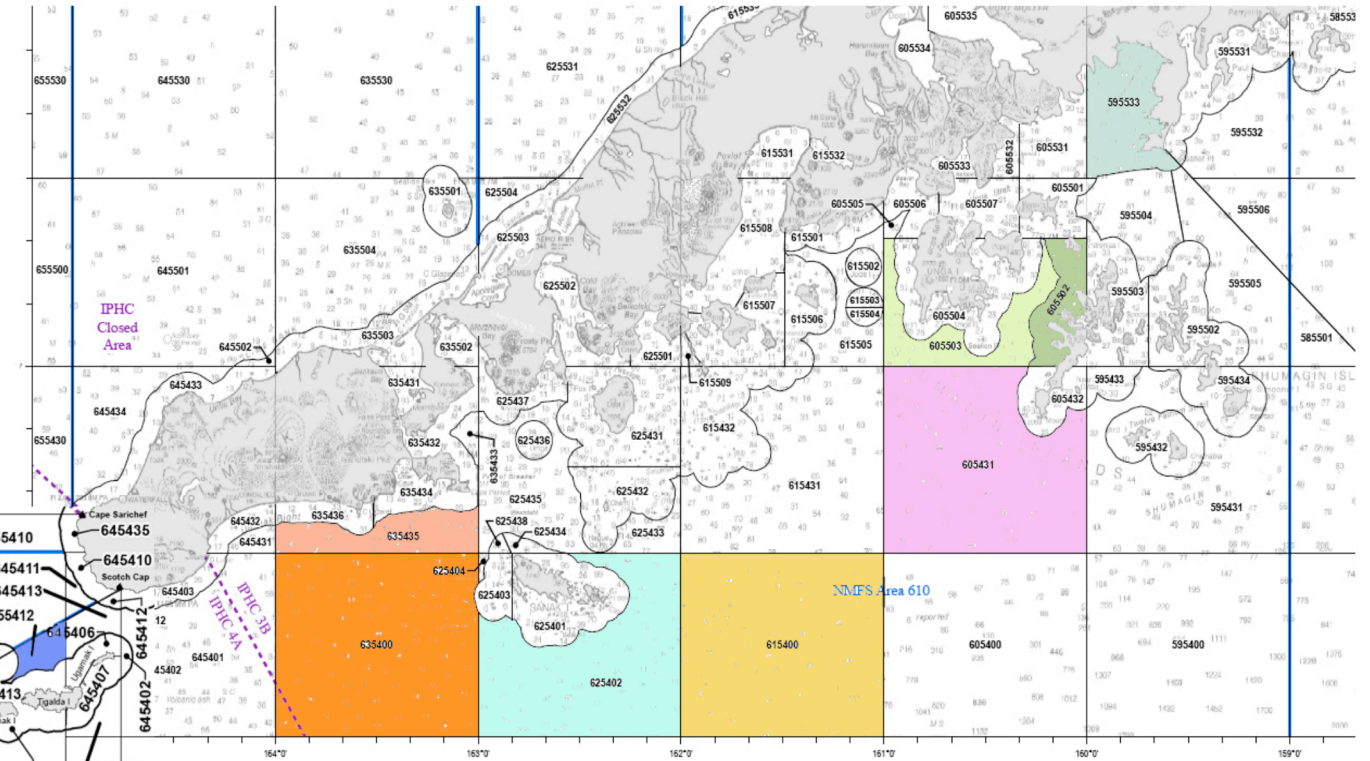

MT

70 vessels have reported Pacific Cod in the Western GOA so far in 2012. The pot fishery closed 2/6/12, with a little over the 4100MT A Season allocation.

31 different State Statistical areas reported by the 34 pot vessels. Only 2 areas had more than 3 vessels

Top Ten Highest Catch State Stat Areas 2012 WGOA Pcod A season All gear types

GOA State Statistical Area	Metric Tons
635400	2269
665301	1385
635435	1365
615400	896
605431	840
605503	732
655412	334
595533	305
605502	247
625402	240